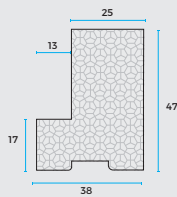

SPECIFICATION SHEET

General Information		ULTRA 20	
Material		Polyresin with Aluminium core	
Construction		mortise and tenon assembly and solid stiles. aluminium support - all blades, all stiles	
Application		indoor, all areas	
Lead Times		6 - 8 weeks	
Warranty			
Paint, Construction and Material		20 years	
Colours			
Painted (Standard range)		6 white colours	4 grey colours (surcharge)
Custom Paint Colour		not available	
Paint Type and process			
Paint Type		water based baked enamel	
Paint Process		undercoats > final coats > assembly	
Options			
Tiltrod		clearview, centre, offset	
Louvre Shapes		aerofoil (elliptical) only	
Louvre Sizes (mm)		63	89 114
Stiles		51mm Flat	51mm Beaded
Stiles Designs		Square Rabbet D-Mould	
Shapes			
Raked- Uneven sides, Other shapes (see pricing)		available with square and shaped blades	
Mounting options			
Bay post (135 degrees) (surcharge)		available	
Corner post (90 degrees) (surcharge)		available	
Bi fold/sliders (see manual and pricing)		available	
Tier on Tier (surcharge)		available	

SPECIFICATION SHEET

General Information	ULTRA 20
Specifications	
Hinged panel (Max width standard)	914mm
Bi fold panel max width (with track)	600mm
Double hinged max size per pair of panels	914mm - 1.35m ²
Sliding panels max width	914mm
Sliding panels with centre stile max width	1050mm
Max panel height	2700mm
Mid-rail required panels over height	1520mm
Second Midrail required	2438mm
Shortest possible panel - (check with us for blade quantity)	260mm
Narrowest possible panel	250mm
Clear View Tilt Rod Max Length	1500mm

L FRAME OPTIONS

47mm Flat L - Frame (FL10)

47mm Beaded L - Frame (SL10)

FRENCH DOOR L - Frame (FLF)

74mm Face Fit* L - Frame (ML10)

Z FRAME OPTIONS

43mm Bullnose Z - Frame (BZ17)

60mm Flat Z - Frame (FZ23)