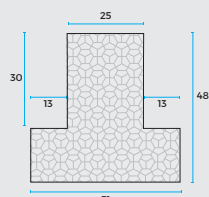

SPECIFICATION SHEET

General Information	ULTRA 20
Specifications	
Hinged panel (Max width standard)	914mm
Bi fold panel max width (with track)	600mm
Double hinged max size per pair of panels	914mm - 1.35m ²
Sliding panels max width	914mm
Sliding panels with centre stile max width	1050mm
Max panel height	2700mm
Mid-rail required panels over height	1520mm
Second Midrail required	2438mm
Shortest possible panel - (check with us for blade quantity)	260mm
Narrowest possible panel	250mm
Clear View Tilt Rod Max Length	1500mm

L FRAME OPTIONS

47mm Flat L - Frame (FL10)

47mm Beaded L - Frame (SL10)

FRENCH DOOR L - Frame (FLF)

74mm Face Fit* L - Frame (ML10)

Z FRAME OPTIONS

43mm Bullnose Z - Frame (BZ17)

60mm Flat Z - Frame (FZ23)

Delux Z - Frame (DZ25)

Elegant Z - Frame (EZ23)

POST OPTIONS

Beaded T-Post (ST10)

Flat T-Post (FT10)

OTHER OPTIONS

Light Block

U Channels