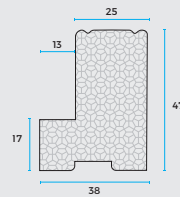

SPECIFICATION SHEET

General Information		ULTRA 20	
Material		Polyresin with Aluminium core	
Construction		mortise and tenon assembly and solid stiles. aluminium support - all blades, all stiles	
Application		indoor, all areas	
Lead Times		6 - 8 weeks	
Warranty			
Paint, Construction and Material		20 years	
Colours			
Painted (Standard range)		6 white colours	4 grey colours (surcharge)
Custom Paint Colour		not available	
Paint Type and process			
Paint Type		water based baked enamel	
Paint Process		undercoats > final coats > assembly	
Options			
Tiltrod		clearview, centre, offset	
Louvre Shapes		aerofoil (elliptical) only	
Louvre Sizes (mm)		63	89 114
Stiles		51mm Flat	51mm Beaded
Stiles Designs		Square Rabbet D-Mould	
Shapes			
Raked- Uneven sides, Other shapes (see pricing)		available with square and shaped blades	
Mounting options			
Bay post (135 degrees) (surcharge)		available	
Corner post (90 degrees) (surcharge)		available	
Bi fold/sliders (see manual and pricing)		available	
Tier on Tier (surcharge)		available	

SPECIFICATION SHEET

General Information	ULTRA 20
Specifications	
Hinged panel (Max width standard)	914mm
Bi fold panel max width (with track)	600mm
Double hinged max size per pair of panels	914mm - 1.35m ²
Sliding panels max width	914mm
Sliding panels with centre stile max width	1050mm
Max panel height	2700mm
Mid-rail required panels over height	1520mm
Second Midrail required	2438mm
Shortest possible panel - (check with us for blade quantity)	260mm
Narrowest possible panel	250mm
Clear View Tilt Rod Max Length	1500mm

L FRAME OPTIONS

47mm Flat L - Frame (FL10)

47mm Beaded L - Frame (SL10)

FRENCH DOOR L - Frame (FLF)

74mm Face Fit* L - Frame (ML10)

Z FRAME OPTIONS

43mm Bullnose Z - Frame (BZ17)

60mm Flat Z - Frame (FZ23)