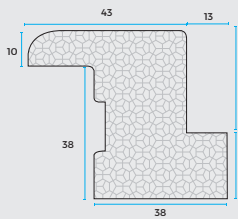

SPECIFICATION SHEET

General Information	ULTRA 20
Specifications	
Hinged panel (Max width standard)	914mm
Bi fold panel max width (with track)	600mm
Double hinged max size per pair of panels	914mm - 1.35m ²
Sliding panels max width	914mm
Sliding panels with centre stile max width	1050mm
Max panel height	2700mm
Mid-rail required panels over height	1520mm
Second Midrail required	2438mm
Shortest possible panel - (check with us for blade quantity)	260mm
Narrowest possible panel	250mm
Clear View Tilt Rod Max Length	1500mm

L FRAME OPTIONS

47mm Flat L - Frame (FL10)

47mm Beaded L - Frame (SL10)

FRENCH DOOR L - Frame (FLF)

74mm Face Fit* L - Frame (ML10)

Z FRAME OPTIONS

43mm Bullnose Z - Frame (BZ17)

60mm Flat Z - Frame (FZ23)