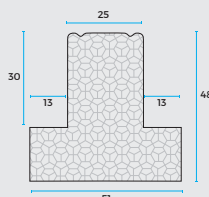

POST OPTIONS

Beaded T-Post (ST10)