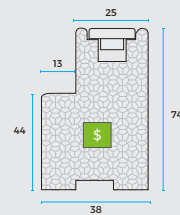

SPECIFICATION SHEET

General Information	ULTRA 20
Specifications	
Hinged panel (Max width standard)	914mm
Bi fold panel max width (with track)	600mm
Double hinged max size per pair of panels	914mm - 1.35m ²
Sliding panels max width	914mm
Sliding panels with centre stile max width	1050mm
Max panel height	2700mm
Mid-rail required panels over height	1520mm
Second Midrail required	2438mm
Shortest possible panel - (check with us for blade quantity)	260mm
Narrowest possible panel	250mm
Clear View Tilt Rod Max Length	1500mm

L FRAME OPTIONS

47mm Flat L - Frame (FL10)

47mm Beaded L - Frame (SL10)

FRENCH DOOR L - Frame (FLF)

74mm Face Fit* L - Frame (ML10)

Z FRAME OPTIONS

43mm Bullnose Z - Frame (BZ17)

60mm Flat Z - Frame (FZ23)