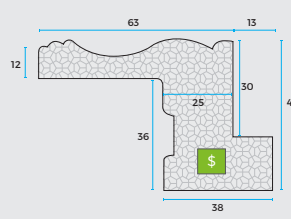

SPECIFICATION SHEET

General Information	ULTRA 20
Specifications	
Hinged panel (Max width standard)	914mm
Bi fold panel max width (with track)	600mm
Double hinged max size per pair of panels	914mm - 1.35m ²
Sliding panels max width	914mm
Sliding panels with centre stile max width	1050mm
Max panel height	2700mm
Mid-rail required panels over height	1520mm
Second Midrail required	2438mm
Shortest possible panel - (check with us for blade quantity)	260mm
Narrowest possible panel	250mm
Clear View Tilt Rod Max Length	1500mm

L FRAME OPTIONS

47mm Flat L - Frame (FL10)

47mm Beaded L - Frame (SL10)

FRENCH DOOR L - Frame (FLF)

74mm Face Fit* L - Frame (ML10)

Z FRAME OPTIONS

43mm Bullnose Z - Frame (BZ17)

60mm Flat Z - Frame (FZ23)

Delux Z - Frame (DZ25)

Elegant Z - Frame (EZ23)

POST OPTIONS

Beaded T-Post (ST10)

Flat T-Post (FT10)

OTHER OPTIONS

Light Block

U Channels