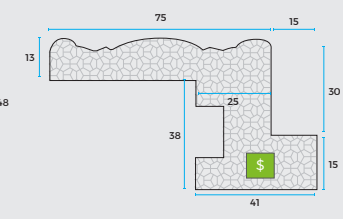

SPECIFICATION SHEET

General Information	ULTRA 20
Specifications	
Hinged panel (Max width standard)	914mm
Bi fold panel max width (with track)	600mm
Double hinged max size per pair of panels	914mm - 1.35m ²
Sliding panels max width	914mm
Sliding panels with centre stile max width	1050mm
Max panel height	2700mm
Mid-rail required panels over height	1520mm
Second Midrail required	2438mm
Shortest possible panel - (check with us for blade quantity)	260mm
Narrowest possible panel	250mm
Clear View Tilt Rod Max Length	1500mm

L FRAME OPTIONS

47mm Flat L - Frame (FL10)

47mm Beaded L - Frame (SL10)

FRENCH DOOR L - Frame (FLF)

74mm Face Fit* L - Frame (ML10)

Z FRAME OPTIONS

43mm Bullnose Z - Frame (BZ17)

60mm Flat Z - Frame (FZ23)

Delux Z - Frame (DZ25)

Elegant Z - Frame (EZ23)

POST OPTIONS

Beaded T-Post (ST10)

Flat T-Post (FT10)

OTHER OPTIONS

Light Block

U Channels