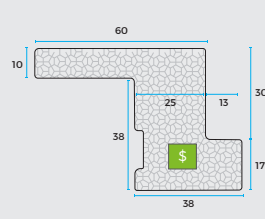

SPECIFICATION SHEET

General Information	ULTRA 20
Specifications	
Hinged panel (Max width standard)	914mm
Bi fold panel max width (with track)	600mm
Double hinged max size per pair of panels	914mm - 1.35m ²
Sliding panels max width	914mm
Sliding panels with centre stile max width	1050mm
Max panel height	2700mm
Mid-rail required panels over height	1520mm
Second Midrail required	2438mm
Shortest possible panel - (check with us for blade quantity)	260mm
Narrowest possible panel	250mm
Clear View Tilt Rod Max Length	1500mm

L FRAME OPTIONS

47mm Flat L - Frame (FL10)

47mm Beaded L - Frame (SL10)

FRENCH DOOR L - Frame (FLF)

74mm Face Fit* L - Frame (ML10)

Z FRAME OPTIONS

43mm Bullnose Z - Frame (BZ17)

60mm Flat Z - Frame (FZ23)