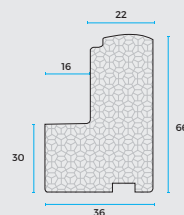

SPECIFICATION SHEET

General Information		ULTRA 20	
Material		Polyresin with Aluminium core	
Construction		mortise and tenon assembly and solid stiles. aluminium support - all blades, all stiles	
Application		indoor, all areas	
Lead Times		6 - 8 weeks	
Warranty			
Paint, Construction and Material		20 years	
Colours			
Painted (Standard range)		6 white colours	4 grey colours (surcharge)
Custom Paint Colour		not available	
Paint Type and process			
Paint Type		water based baked enamel	
Paint Process		undercoats > final coats > assembly	
Options			
Tiltrod		clearview, centre, offset	
Louvre Shapes		aerofoil (elliptical) only	
Louvre Sizes (mm)		63	89 114
Stiles		51mm Flat	51mm Beaded
Stiles Designs		Square Rabbet D-Mould	
Shapes			
Raked- Uneven sides, Other shapes (see pricing)		available with square and shaped blades	
Mounting options			
Bay post (135 degrees) (surcharge)		available	
Corner post (90 degrees) (surcharge)		available	
Bi fold/sliders (see manual and pricing)		available	
Tier on Tier (surcharge)		available	

SPECIFICATION SHEET

General Information	ULTRA 20
Specifications	
Hinged panel (Max width standard)	914mm
Bi fold panel max width (with track)	600mm
Double hinged max size per pair of panels	914mm - 1.35m ²
Sliding panels max width	914mm
Sliding panels with centre stile max width	1050mm
Max panel height	2700mm
Mid-rail required panels over height	1520mm
Second Midrail required	2438mm
Shortest possible panel - (check with us for blade quantity)	260mm
Narrowest possible panel	250mm
Clear View Tilt Rod Max Length	1500mm

L FRAME OPTIONS

47mm Flat L - Frame (FL10)

47mm Beaded L - Frame (SL10)

FRENCH DOOR L - Frame (FLF)

74mm Face Fit* L - Frame (ML10)

Z FRAME OPTIONS

43mm Bullnose Z - Frame (BZ17)

60mm Flat Z - Frame (FZ23)