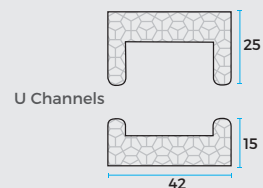

SPECIFICATION SHEET

General Information	ULTRA 20
Specifications	
Hinged panel (Max width standard)	914mm
Bi fold panel max width (with track)	600mm
Double hinged max size per pair of panels	914mm - 1.35m ²
Sliding panels max width	914mm
Sliding panels with centre stile max width	1050mm
Max panel height	2700mm
Mid-rail required panels over height	1520mm
Second Midrail required	2438mm
Shortest possible panel - (check with us for blade quantity)	260mm
Narrowest possible panel	250mm
Clear View Tilt Rod Max Length	1500mm

L FRAME OPTIONS

47mm Flat L - Frame (FL10)

47mm Beaded L - Frame (SL10)

FRENCH DOOR L - Frame (FLF)

74mm Face Fit* L - Frame (ML10)

Z FRAME OPTIONS

43mm Bullnose Z - Frame (BZ17)

60mm Flat Z - Frame (FZ23)

Delux Z - Frame (DZ25)

Elegant Z - Frame (EZ23)

POST OPTIONS

Beaded T-Post (ST10)

Flat T-Post (FT10)

OTHER OPTIONS

Light Block

U Channels