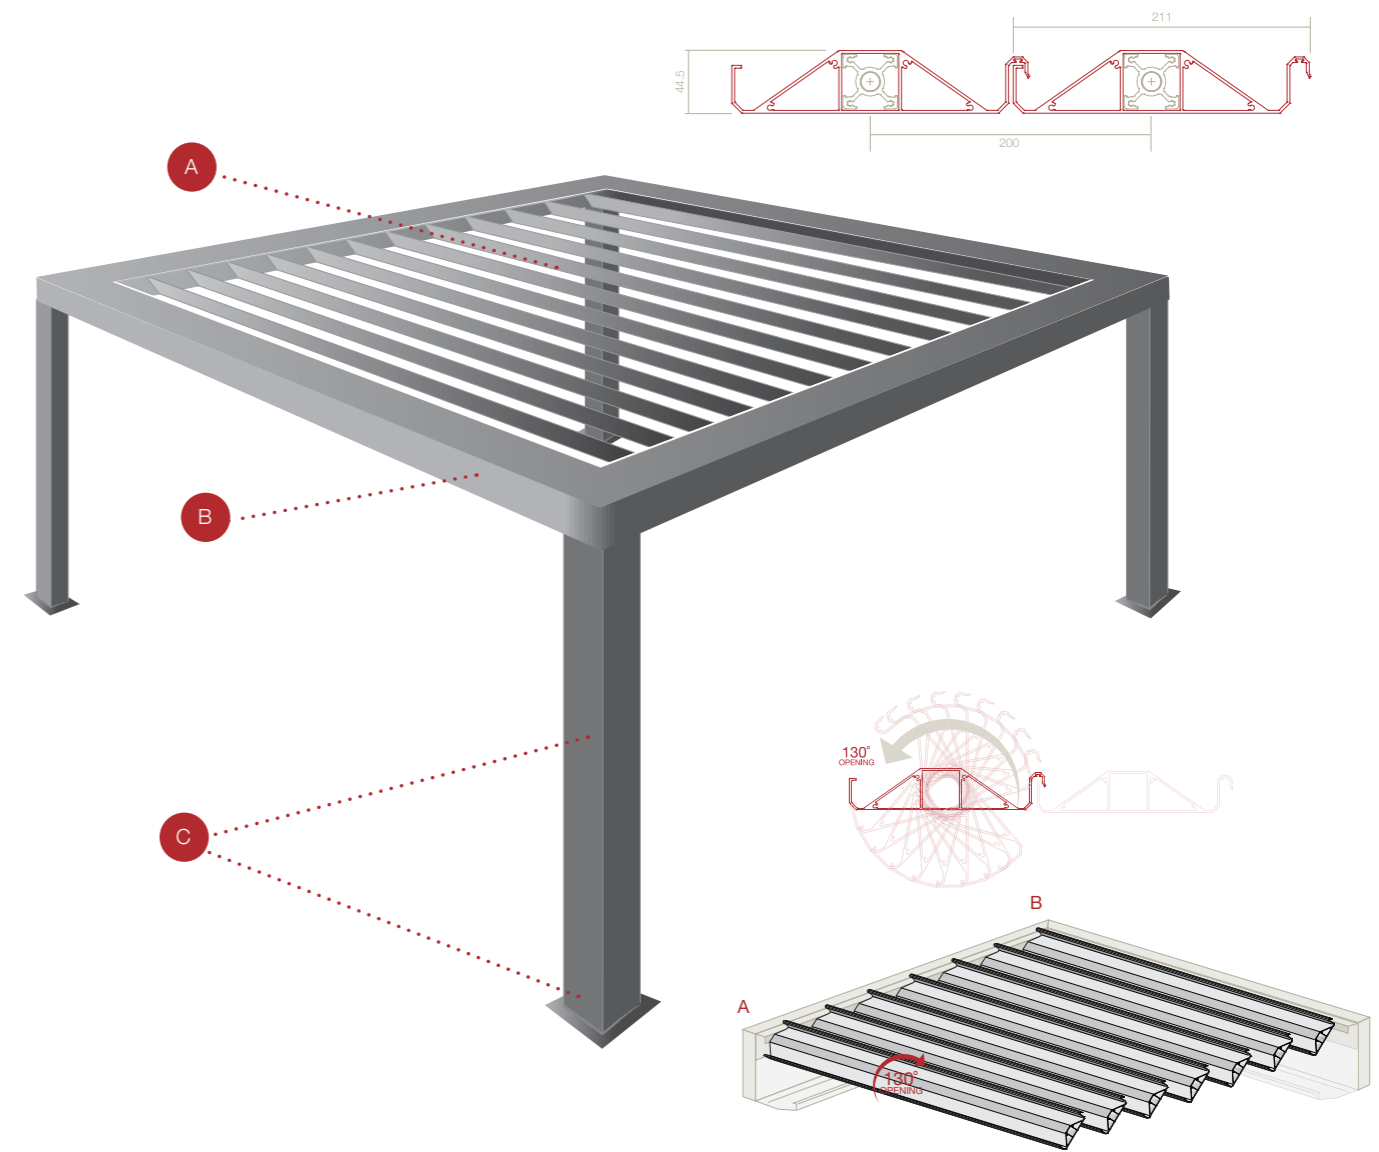

TECHNICAL ANATOMY

A Louvre Blades

B Support Beam, Stile and Gutter

C Post Anchor

120 x 120
Large strong posts for sturdy construction able to withstand high winds.

TECHNICAL DETAIL Lumex Louvred Roof System