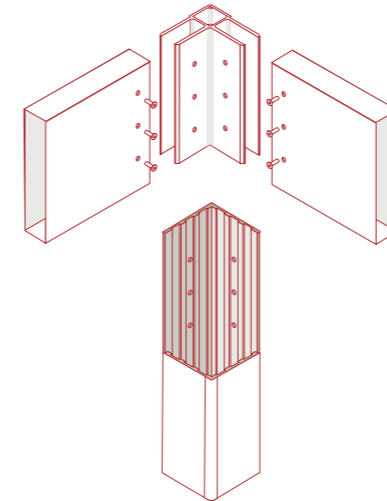

TECHNICAL DETAIL Closing Direction

LUMEX APP CONTROL Control Technology

Available on the App Store

AUTOMATION Control Technology & Wire Diagram

Components

A Support Beam, Stile and Gutter

B Louvre Blades

C Post Anchor

Lumex™
RETRACTABLE ROOFS
RETRACTABLE
ROOF SYSTEM

WARRANTY

MODELS

LUMEX RETRACTABLE ROOFS

100 SERIES

NO POST

WALL INSTALLATION

FREESTANDING