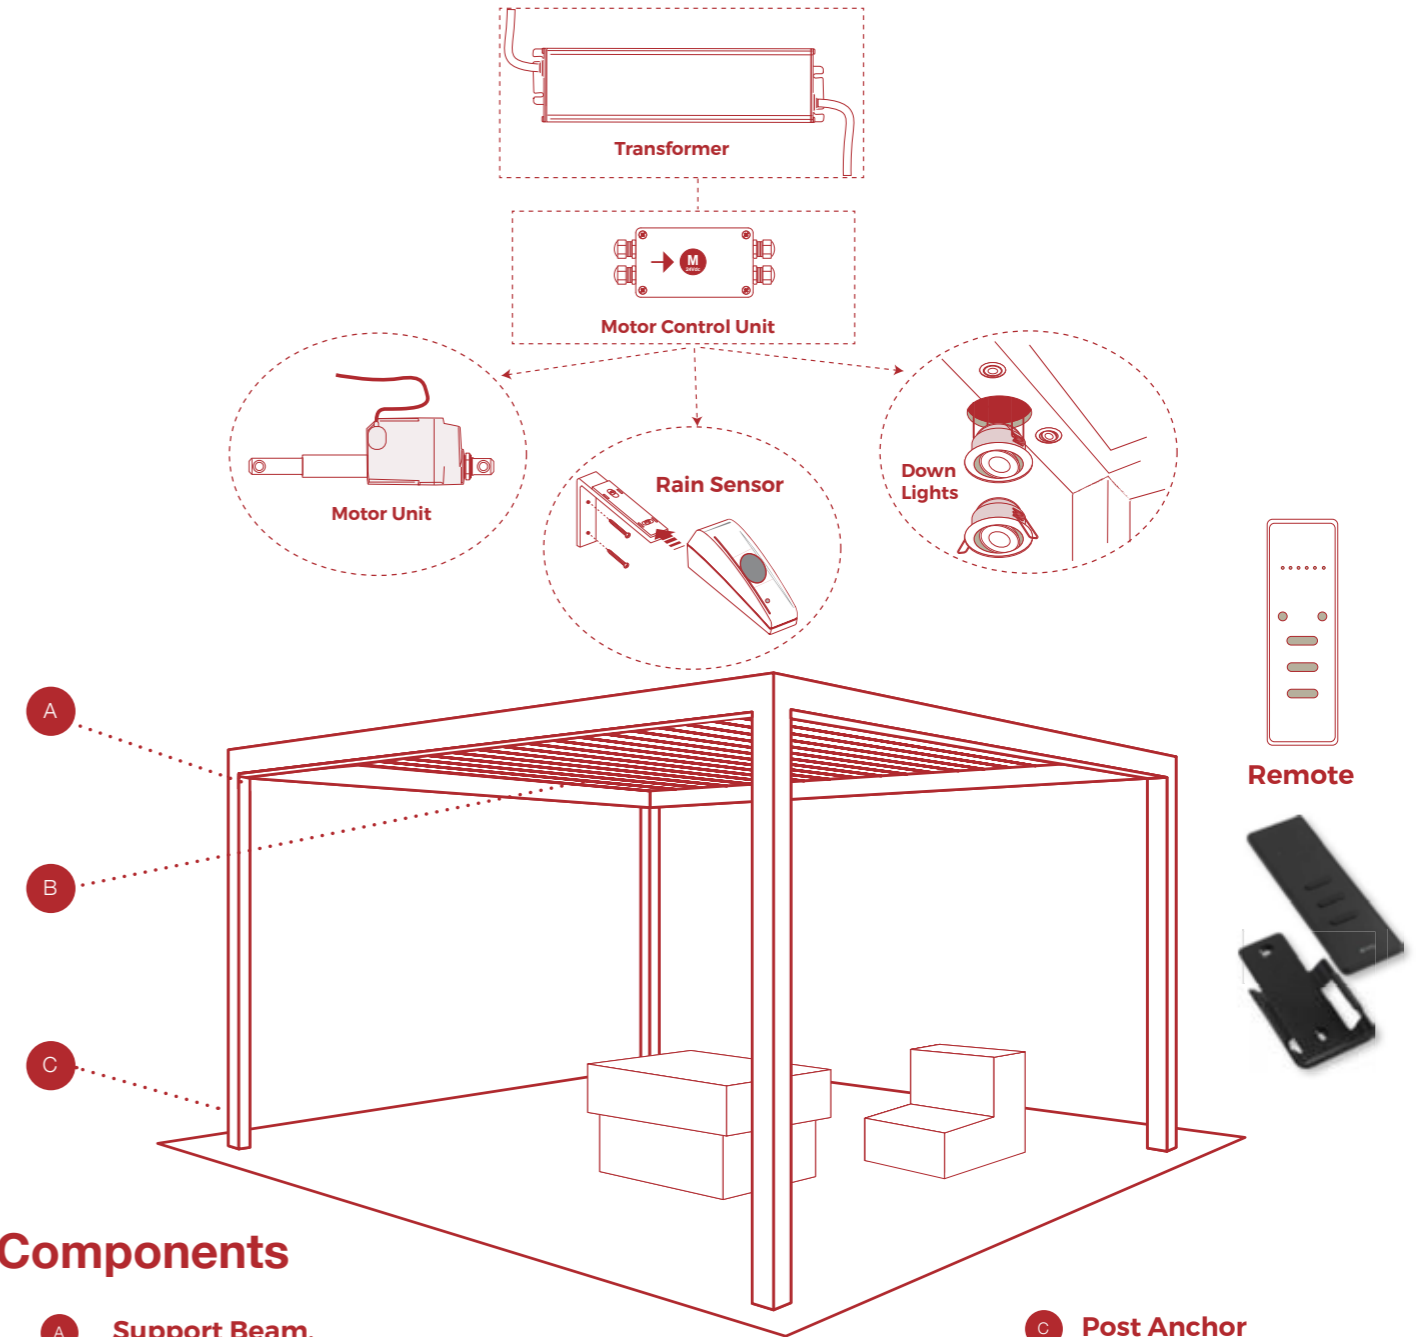

TECHNICAL DETAIL Closing Direction

LUMEX APP CONTROL Control Technology

Available on the App Store

AUTOMATION Control Technology & Wire Diagram

Components

A Support Beam, Stile and Gutter

B Louvre Blades

C Post Anchor

Lumex™
RETRACTABLE ROOFS
RETRACTABLE
ROOF SYSTEM

WARRANTY

MODELS

LUMEX RETRACTABLE ROOFS

100 SERIES

NO POST

WALL INSTALLATION

FREESTANDING