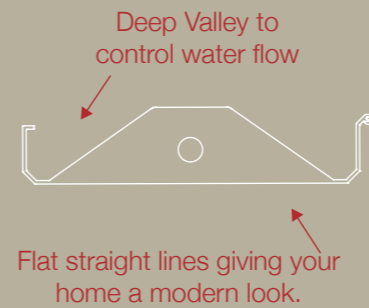

TECHNICAL ANATOMY

A Louvre Blades

B Support Beam, Stile and Gutter

C Post Anchor

120 x 120
Large strong posts for sturdy construction able to withstand high winds.

TECHNICAL DETAIL Lumex Louvred Roof System