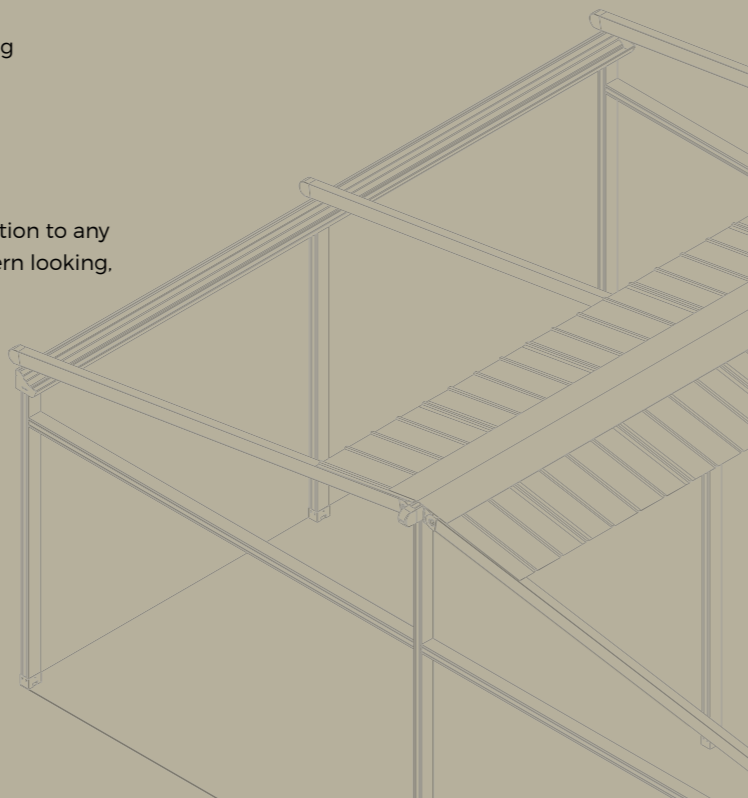

Key Benefits

All year weather solution

Enhance and use your outdoor entertaining areas every season because Lumex is as changeable as the weather at the touch of a button.

Corrosion resistant and long life

Aluminium corrosion rates are extremely low making this product a fantastic alternative to steel and other outdoor materials.

Energy efficient

Aluminium has better thermal conductivity properties than steel and reflects light which helps keep your outdoor entertaining areas cool in summer months. When closed, aluminium louvres or fabric roofs will also trap heat in the room making Lumex roofing systems ideal for winter months and minimising heater usage.

As strong as steel but much lighter and more flexible

Aluminium is around 25% lighter than steel while offering similar strength but with added flexibility.

Modern look and feel

Lumex Roofing Systems are a modern and timeless addition to any residential or commercial project. Sleek, shiny and modern looking, architects also label this product an easy choice to add style and value to a project for long term use.

Highly durable, great value!

With strength like steel and a natural barrier against corrosion, our Lumex roofing system will last years because they are low maintenance. Every roof is custom made to order for the perfect fit.