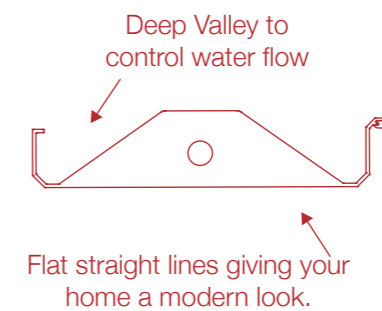

TECHNICAL DETAIL Closing Direction

LUMEX APP CONTROL Control Technology

Available on the App Store

AUTOMATION Control Technology & Wire Diagram

Components

A Support Beam, Stile and Gutter

B Louvre Blades

C Post Anchor