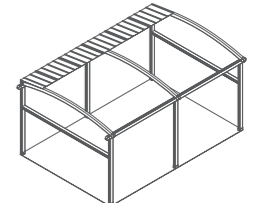

200 SERIES

NO POST

WALL INSTALLATION

FREESTANDING

300 SERIES

NO POST

FREESTANDING

400 SERIES

500 SERIES

600 SERIES

700 SERIES

Technical Properties	LUMEX RETRACTABLE ROOF SYSTEM
Yarn	110 DTX / DIN
Weight	850 g/m ²
Width	250cm
Physical Properties	LUMEX RETRACTABLE ROOF SYSTEM
Breaking Strength	Weft: 2500 N / 5cm Warp: 2300 N / 5cm
Tear Strength	Weft: 2500 N / 5cm Warp: 2300 N / 5cm
Light Fastness	6+ (BS EN ISO 105-B02:1999)
Temperature Resistance	-30°C CIN EN 181876-1 +70°C IVK/Pkt.5