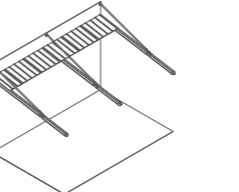

200 SERIES

NO POST

WALL INSTALLATION

FREESTANDING

300 SERIES

NO POST

FREESTANDING

400 SERIES

500 SERIES

600 SERIES

700 SERIES

Technical Properties	LUMEX RETRACTABLE ROOF SYSTEM
Yarn	110 DTX / DIN
Weight	850 g/m ²
Width	250cm
Physical Properties	LUMEX RETRACTABLE ROOF SYSTEM
Breaking Strength	Weft: 2500 N / 5cm Warp: 2300 N / 5cm
Tear Strength	Weft: 2500 N / 5cm Warp: 2300 N / 5cm
Light Fastness	6+ (BS EN ISO 105-B02:1999)
Temperature Resistance	-30°C CIN EN 181876-1 +70°C IVK/Pkt.5