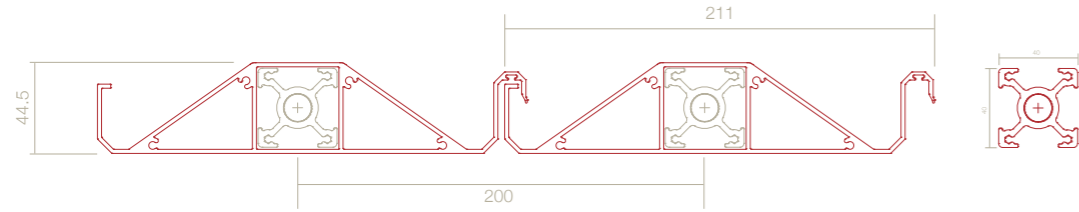

TECHNICAL ANATOMY

A Louvre Blades

B Support Beam, Stile and Gutter

C Post Anchor

120 x 120
Large strong posts for sturdy construction able to withstand high winds.

TECHNICAL DETAIL Lumex Louvred Roof System

BLADE SPECIFICATION

Blade Cover	200mm
Weight Per Linear Meter	3.37kg
Weight Per Square Meter	3.37 x 5 = 16.85 kg
Blade Centres	200mm
Actual Blade Width	211mm

CALCULATE OPTIMUM FRAME OPENING SIZES FOR SPIRAL PIVOT

STEP 1		
16 Blades x 200 Centres		3008
1 Blade at 211 (blade size)		211
17 blades		=3219
STEP 2		
Blade cover		3008
+2/22mm clearance @ ends =		211
17 blades		=3219

SPANS AT A GLANCE NB: Refer Engineering Section. Climate, terrain, shielding, type of contribution to determine spans