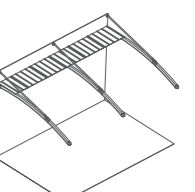

200 SERIES

NO POST

WALL INSTALLATION

FREESTANDING

300 SERIES

NO POST

FREESTANDING

400 SERIES

500 SERIES

600 SERIES

700 SERIES

Technical Properties	LUMEX RETRACTABLE ROOF SYSTEM
Yarn	110 DTX / DIN
Weight	850 g/m ²
Width	250cm
Physical Properties	LUMEX RETRACTABLE ROOF SYSTEM
Breaking Strength	Weft: 2500 N / 5cm Warp: 2300 N / 5cm
Tear Strength	Weft: 2500 N / 5cm Warp: 2300 N / 5cm
Light Fastness	6+ (BS EN ISO 105-B02:1999)
Temperature Resistance	-30°C CIN EN 181876-1 +70°C IVK/Pkt.5