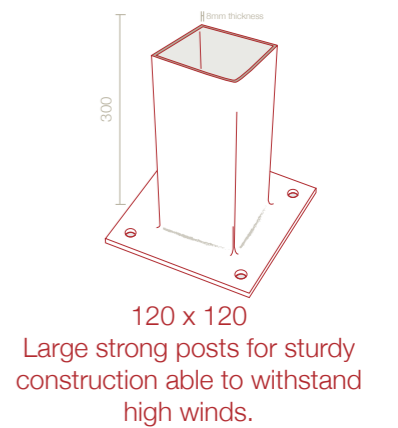

TECHNICAL DETAIL Closing Direction

LUMEX APP CONTROL Control Technology

Available on the App Store

AUTOMATION Control Technology & Wire Diagram

Components

A Support Beam, Stile and Gutter

B Louvre Blades

C Post Anchor