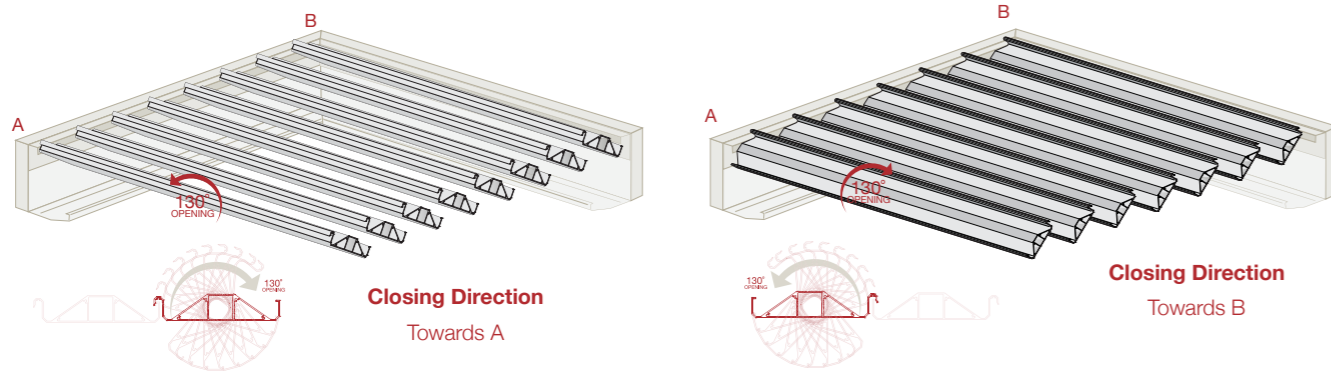

TECHNICAL DETAIL Closing Direction