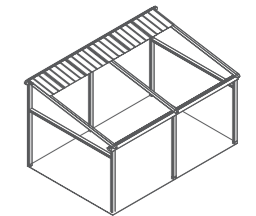

TECHNICAL DETAIL Closing Direction

LUMEX APP CONTROL Control Technology

Available on the App Store

AUTOMATION Control Technology & Wire Diagram

Components

A Support Beam, Stile and Gutter

B Louvre Blades

C Post Anchor

Lumex™
RETRACTABLE ROOFS
RETRACTABLE
ROOF SYSTEM

WARRANTY

MODELS

LUMEX RETRACTABLE ROOFS

100 SERIES

NO POST

WALL INSTALLATION

FREESTANDING