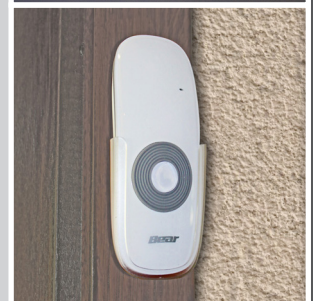

- Unique track system Australian designed
- Enhance and protect your outdoor living all year round
- Environmentally friendly
- No unsightly ropes or straps
- Easy to operate - Manual or Motorised with remote control
- Ideal for mesh or PVC fabrics

SEE-THROUGH MESH

HEAVY DUTY BOTTOM RAIL

EXTRUDED PELMET

COLORBOND ENCLOSED PELMET

HANDLE-SPRING OPTION

OPTIONAL REMOTE

Specifications

- Size:** Recommended maximum size up to 15m² for optimal performance
Maximum width 5750mm, drop 3500mm - Crank & Motorised Options
(widths over 4500mm & drops over 2500mm Motorisation or Crank Option recommended)
- Construction:** Powder coated aluminium tracks. Choice of Colorbond or Aluminium Extruded Pelmet
- Fabrics:** Mesh, Acrylic or Clear PVC for sun, rain & light wind protection
- Features:** Channel & inner side channel approximately 75mm, locking bottom rail for tension, fabric locks inside channel for complete protection
- Operation:** Manual (Crank or Spring Option) or Motorised
- Installation:** Pergola, Verandah, Alfresco, Face or Recess
- Colours:** Available in 7 standard colours: White, Black, Classic Cream, Jasper, Monument, Paperbark & Woodland Grey. Also can be Powder Coated to the colour of your choice